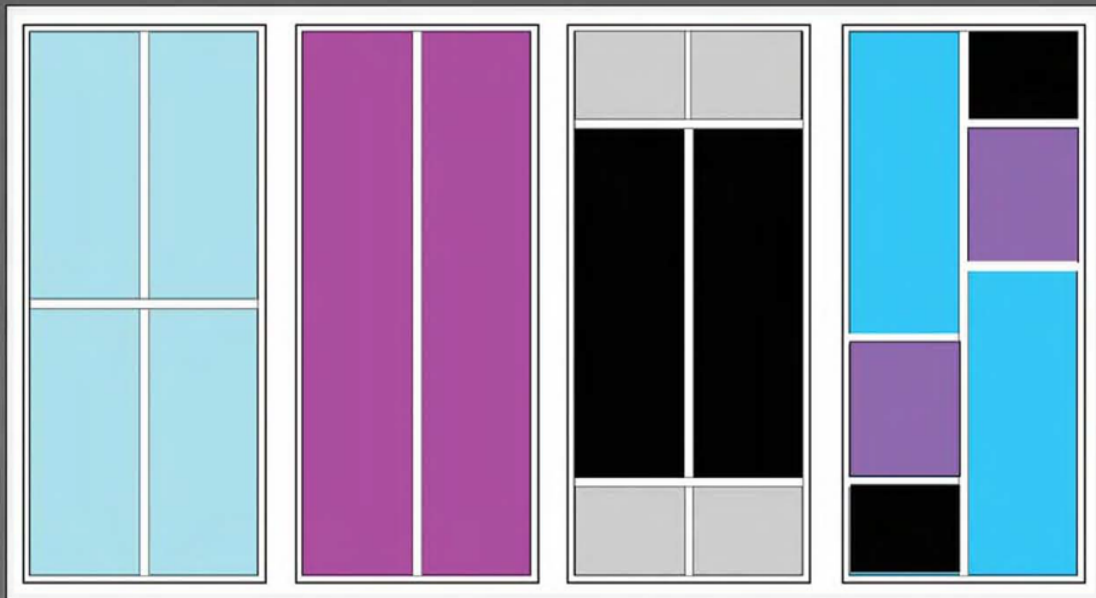

BI~FOLD DOOR

ALUMINIUM BI~DOLD DOOR

ALUMINIUM BI-FOLD DOOR

TOP BOTTOM USING CLIP

TOP TRACK ROLLER
BOTTOM WITH OR
WITHOUT CLIP TRACK

BIF~01

BIF~02

BIF~03

BIF~04

TRANSPARENT/
TRANSLUCENT
SERIES

OPAQUE SERIES

CLIP TYPE/ TOP ROLLER TRACK 16

Colors May Varies From Actual Materials Due To Printing.